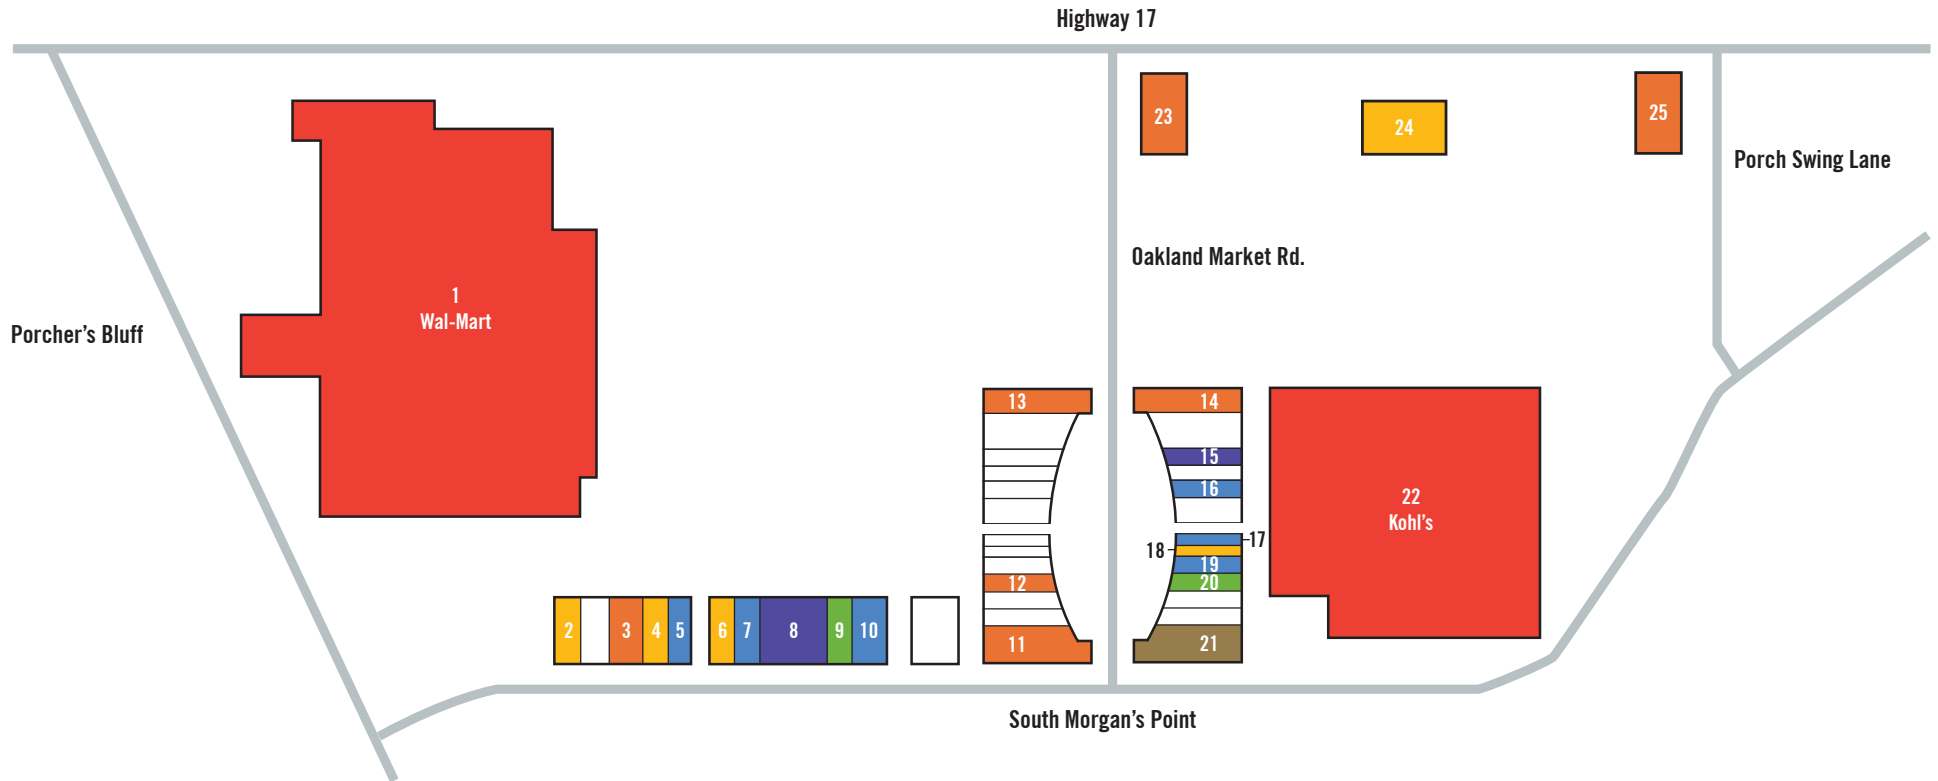

SHOPPING DIRECTORY

Department Stores & Large Retail Chains

- 1 Wal-Mart
- 22 Kohl's

Services

- 2 Sprint
- 4 Phone Smart
- 6 Goin' Postal
- 18 V.I.P. Tailors & Cleaners
- 24 Wachovia

Health & Beauty

- 5 Sport Clips
- 7 Max Muscle
- 10 Carolina Fitness
- 16 Tresses Hair Salon
- 17 Merle Norman Cosmetic Studio
- 19 Modern Nails & Spa

Restaurants & Eateries

- 3 Jersey Mike's
- 11 Wild Wing Cafe
- 12 Turtle Tracks
- 13 Neil Jordan's Steakhouse
- 14 East Bay Deli
- 23 McDonald's
- 25 Chick-fil-A

Sporting Goods

- 21 Trek Bicycle Store

Home Furnishings/Bedding