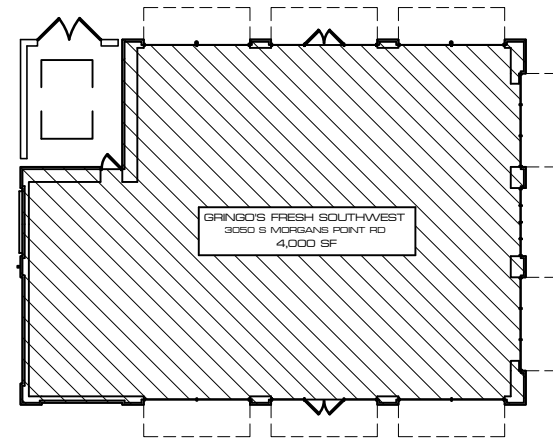

THE MARKET AT
OAKLAND

UNIT DATA:

SPACE A	SPRINT	LEASED
SPACE B	- AVAILABLE -	1,432 RSF
SPACE C	JERSEY MIKE'S	LEASED
SPACE D	PHONE SMART	LEASED
SPACE E	SPORT CLIPS	LEASED
SPACE F	GOIN' POSTAL	LEASED
SPACE G	MAX MUSCLE	LEASED
SPACE H	MATTRESS HUB	LEASED
SPACE I	MARKET SPIRITS	LEASED
SPACE J	- AVAILABLE -	1,815 RSF

UNIT DATA:

SPACE A	GRINGO'S FRESH SOUTHWEST	LEASED
---------	--------------------------	--------