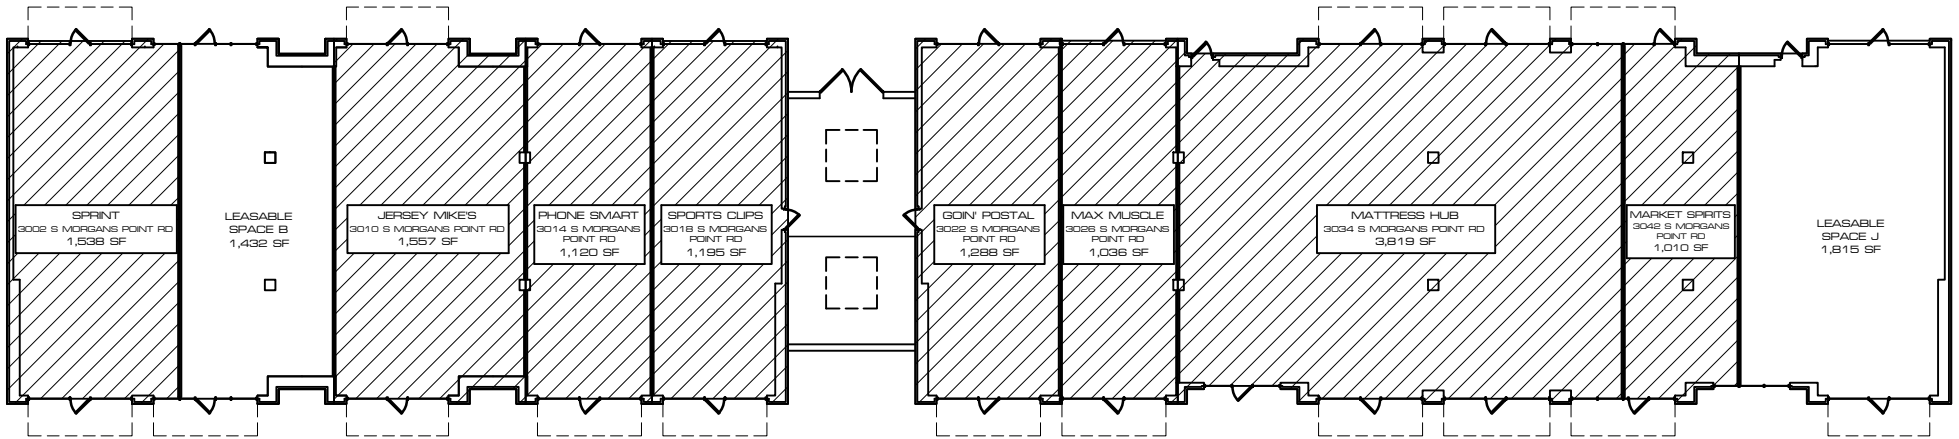

THE MARKET AT
OAKLAND

UNIT DATA:

SPACE A	SPRINT	LEASED
SPACE B	- AVAILABLE -	1,432 RSF
SPACE C	JERSEY MIKE'S	LEASED
SPACE D	PHONE SMART	LEASED
SPACE E	SPORT CLIPS	LEASED
SPACE F	GOIN' POSTAL	LEASED
SPACE G	MAX MUSCLE	LEASED
SPACE H	MATTRESS HUB	LEASED
SPACE I	MARKET SPIRITS	LEASED
SPACE J	- AVAILABLE -	1,815 RSF

UNIT DATA:

SPACE A	GRINGO'S FRESH SOUTHWEST	LEASED
---------	--------------------------	--------