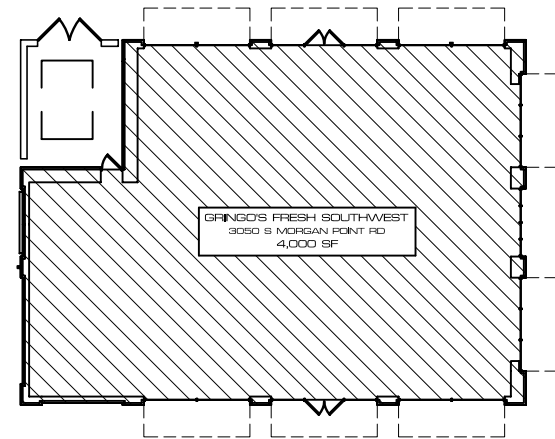

THE MARKET AT
OAKLAND

UNIT DATA:

SPACE A	SPRINT	LEASED
SPACE B	- AVAILABLE -	1,432 RSF
SPACE C	JERSEY MIKE'S	LEASED
SPACE D	PHONE SMART	LEASED
SPACE E	SPORT CLIPS	LEASED
SPACE F	GOIN' POSTAL	LEASED
SPACE G	MAX MUSCLE	LEASED
SPACE H	MATTRESS SHOWROOM	LEASED
SPACE I	MARKET SPIRITS	LEASED
SPACE J	CAROLINA FITNESS	LEASED

UNIT DATA:

SPACE A	GRINGO'S FRESH SOUTHWEST	LEASED
---------	--------------------------	--------