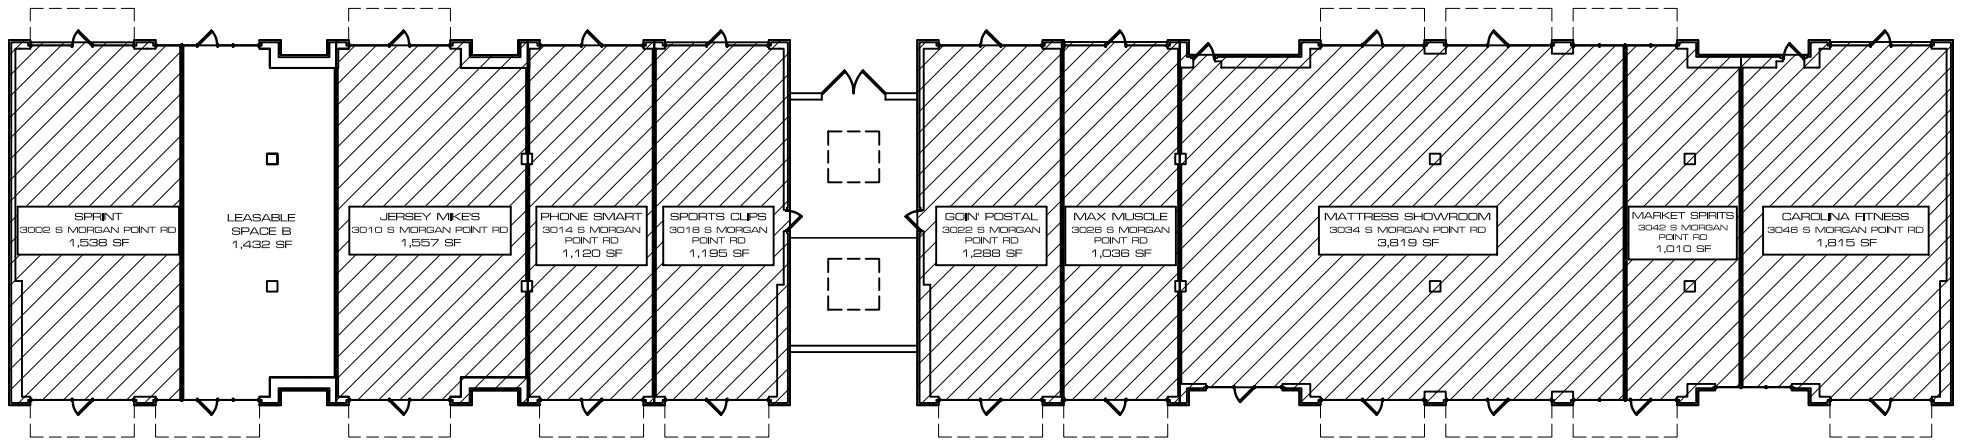

THE MARKET AT
OAKLAND

UNIT DATA:

SPACE A	SPRINT	LEASED
SPACE B	- AVAILABLE -	1,432 RSF
SPACE C	JERSEY MIKE'S	LEASED
SPACE D	PHONE SMART	LEASED
SPACE E	SPORT CLIPS	LEASED
SPACE F	GOIN' POSTAL	LEASED
SPACE G	MAX MUSCLE	LEASED
SPACE H	MATTRESS SHOWROOM	LEASED
SPACE I	MARKET SPIRITS	LEASED
SPACE J	CAROLINA FITNESS	LEASED

UNIT DATA:

SPACE A	GRINGO'S FRESH SOUTHWEST	LEASED
---------	--------------------------	--------