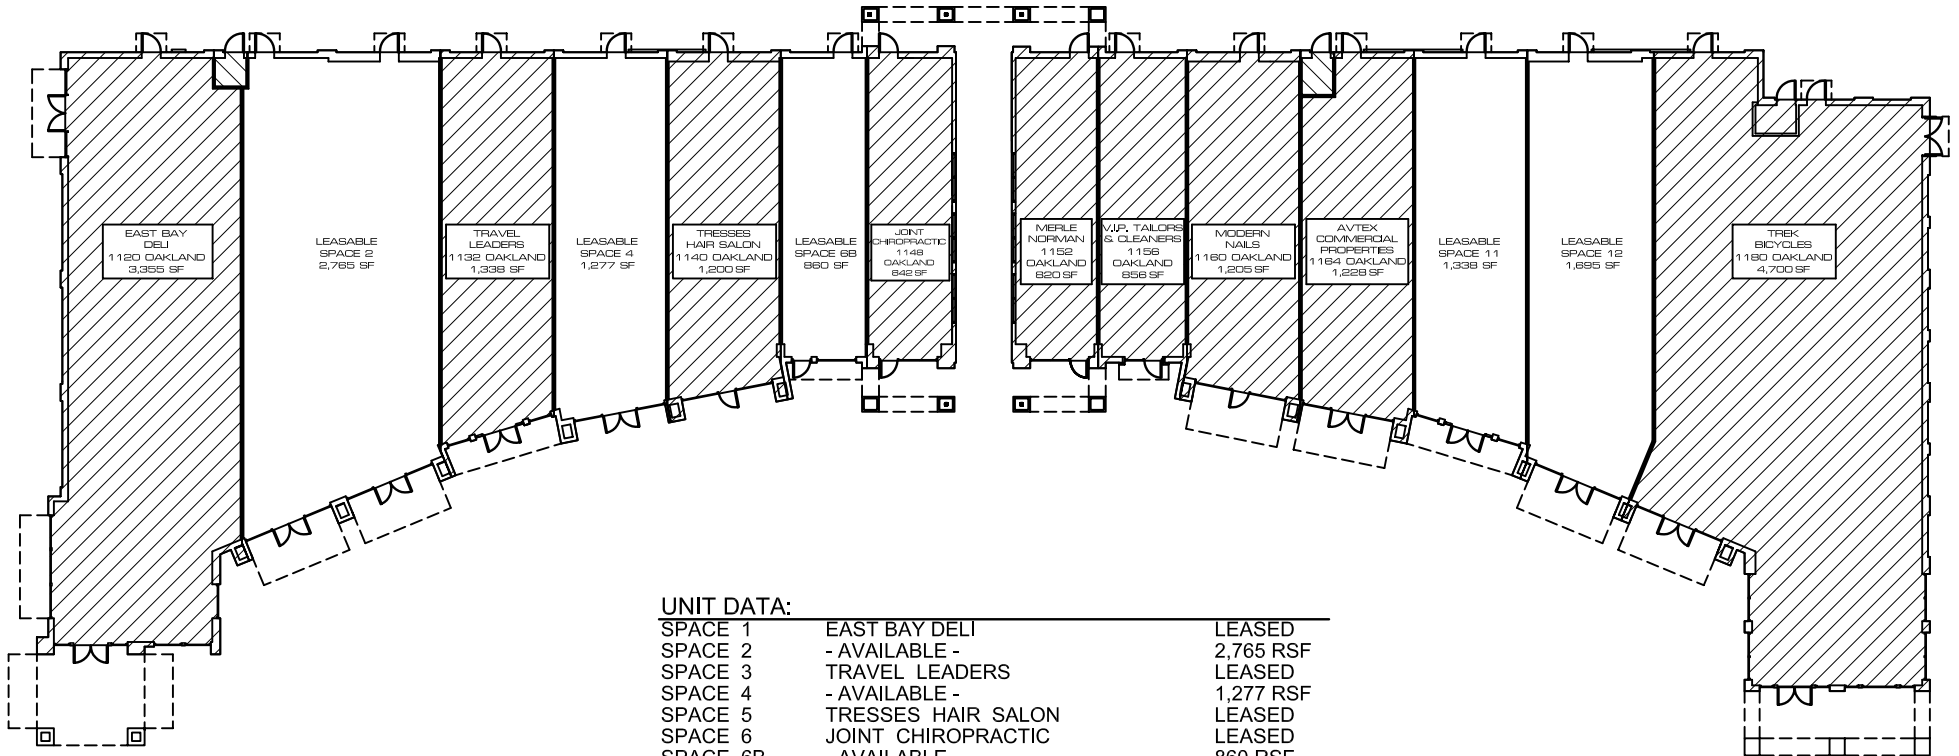

THE MARKET AT
OAKLAND

UNIT DATA:

SPACE 1	EAST BAY DELI	LEASED
SPACE 2	- AVAILABLE -	2,765 RSF
SPACE 3	TRAVEL LEADERS	LEASED
SPACE 4	- AVAILABLE -	1,277 RSF
SPACE 5	TRESSES HAIR SALON	LEASED
SPACE 6	JOINT CHIROPRACTIC	LEASED
SPACE 6B	- AVAILABLE -	860 RSF
SPACE 7	MERLE NORMAN	LEASED
SPACE 8	V.I.P. TAILORS & CLEANERS	LEASED
SPACE 9	MODERN NAILS	LEASED
SPACE 10	AVTEX COMMERCIAL PROPERTIES	LEASED
SPACE 11	- AVAILABLE -	1,338 RSF
SPACE 12	- AVAILABLE -	1,695 RSF
SPACE 13	TREK BICYCLES	LEASED