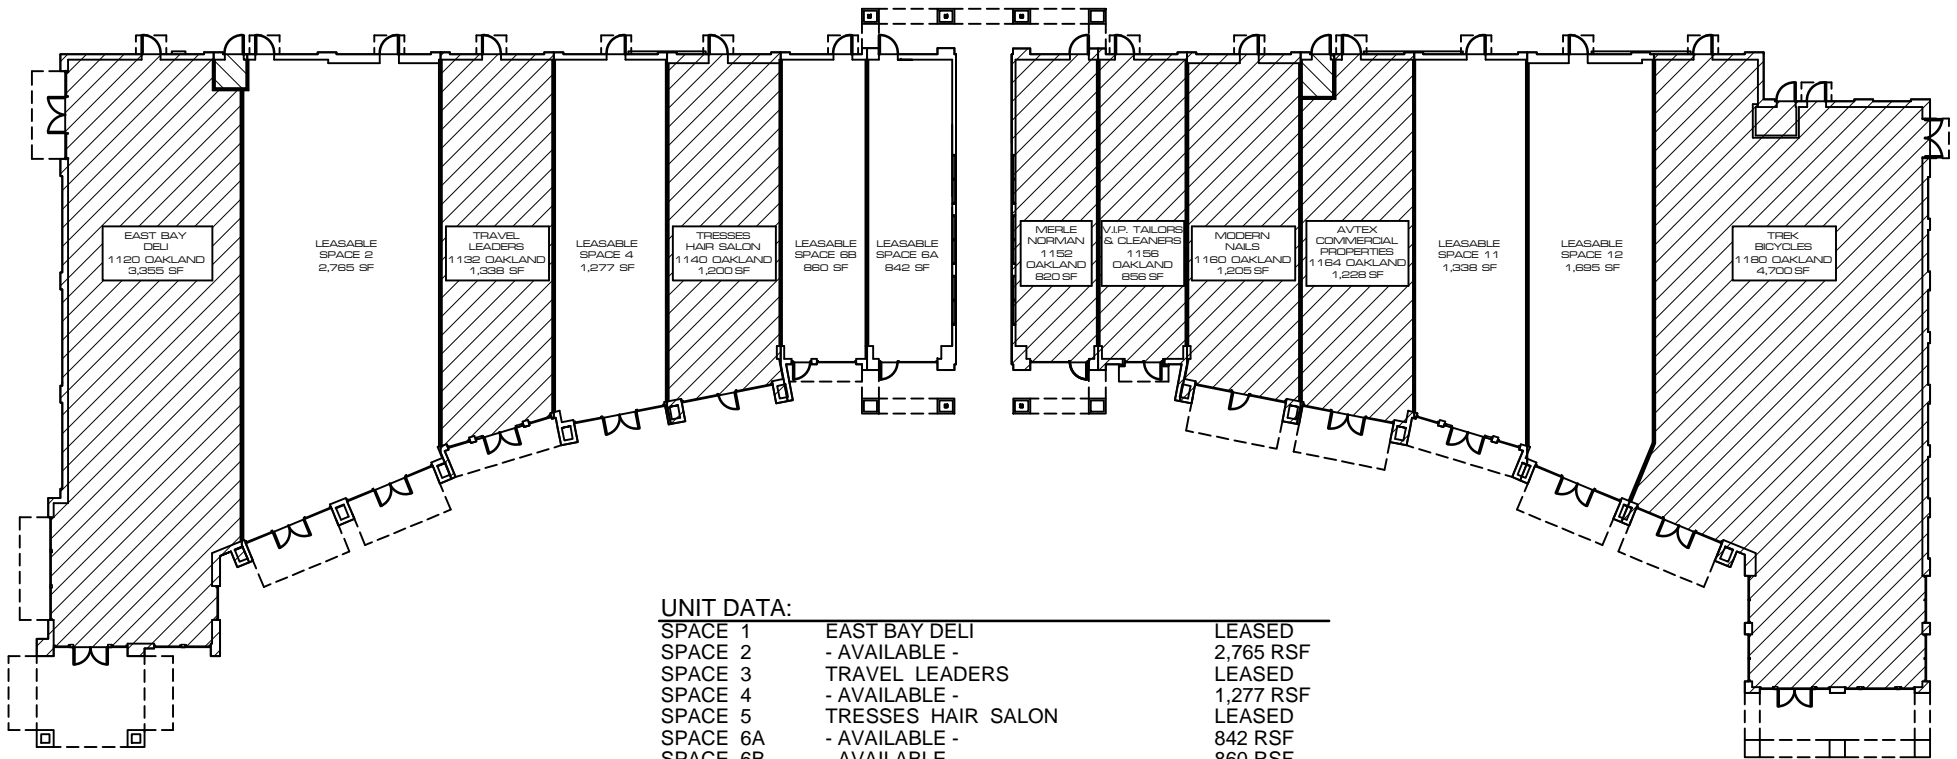

THE MARKET AT
OAKLAND

UNIT DATA:

SPACE 1	EAST BAY DELI	LEASED
SPACE 2	- AVAILABLE -	2,765 RSF
SPACE 3	TRAVEL LEADERS	LEASED
SPACE 4	- AVAILABLE -	1,277 RSF
SPACE 5	TRESSES HAIR SALON	LEASED
SPACE 6A	- AVAILABLE -	842 RSF
SPACE 6B	- AVAILABLE -	860 RSF
SPACE 7	MERLE NORMAN	LEASED
SPACE 8	V.I.P. TAILORS & CLEANERS	LEASED
SPACE 9	MODERN NAILS	LEASED
SPACE 10	AVTEX COMMERCIAL PROPERTIES	LEASED
SPACE 11	- AVAILABLE -	1,338 RSF
SPACE 12	- AVAILABLE -	1,695 RSF
SPACE 13	TREK BICYCLES	LEASED